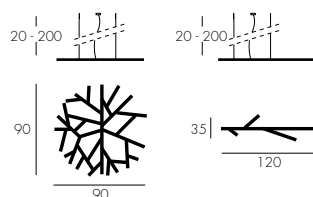

H477-H478

FINITION STRUCTURE/STRUCTURE/STRUKTUR

noyer huilé Corian®

H475-H476